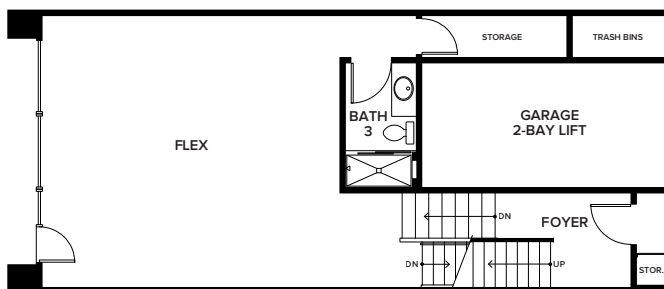

4773 HOLLYWOOD BLVD

PLAN A 3 BEDROOM + FLEX / 3.5 BATH / APPROX. 2,664 SQ. FT.

ROOF DECK

THIRD FLOOR

SECOND FLOOR

FIRST FLOOR

Floor plans are artist's rendering. All dimensions are approximate. Actual product and specifications may vary in dimension or detail. Not all features are available in every home. Prices are subject to change. Please ask a representative for details.

4773 HOLLYWOOD BLVD

PLAN B 3 BEDROOM / 3.5 BATH / APPROX. 2,077 SQ. FT.

ROOF DECK

THIRD FLOOR

SECOND FLOOR

FIRST FLOOR

Floor plans are artist's rendering. All dimensions are approximate. Actual product and specifications may vary in dimension or detail. Not all features are available in every home. Prices are subject to change. Please ask a representative for details.

4773 HOLLYWOOD BLVD

PLAN C 3 BEDROOM / 3.5 BATH / APPROX. 2,043 SQ. FT.

THIRD FLOOR

SECOND FLOOR

FIRST FLOOR

Floor plans are artist's rendering. All dimensions are approximate. Actual product and specifications may vary in dimension or detail. Not all features are available in every home. Prices are subject to change. Please ask a representative for details.