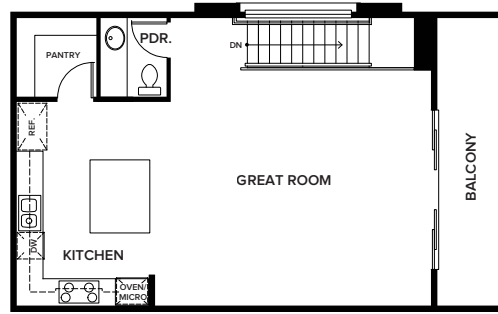

4773 HOLLYWOOD BLVD

PLAN A 3 BEDROOM + FLEX / 3.5 BATH / APPROX. 2,664 SQ. FT.

ROOF DECK

THIRD FLOOR

SECOND FLOOR

FIRST FLOOR

Floor plans are artist's rendering. All dimensions are approximate. Actual product and specifications may vary in dimension or detail. Not all features are available in every home. Prices are subject to change. Please ask a representative for details.

4773 HOLLYWOOD BLVD

PLAN B 3 BEDROOM / 3.5 BATH / APPROX. 2,077 SQ. FT.

ROOF DECK

THIRD FLOOR

SECOND FLOOR

FIRST FLOOR

Floor plans are artist's rendering. All dimensions are approximate. Actual product and specifications may vary in dimension or detail. Not all features are available in every home. Prices are subject to change. Please ask a representative for details.

4773 HOLLYWOOD BLVD

PLAN C 3 BEDROOM / 3.5 BATH / APPROX. 2,043 SQ. FT.

THIRD FLOOR

SECOND FLOOR

FIRST FLOOR

Floor plans are artist's rendering. All dimensions are approximate. Actual product and specifications may vary in dimension or detail. Not all features are available in every home. Prices are subject to change. Please ask a representative for details.

4773 HOLLYWOOD BLVD

PLAN D 4 BEDROOM / 3.5 BATH / APPROX. 2,077 SQ. FT.

ROOF DECK

THIRD FLOOR

SECOND FLOOR

FIRST FLOOR

Floor plans are artist's rendering. All dimensions are approximate. Actual product and specifications may vary in dimension or detail. Not all features are available in every home. Prices are subject to change. Please ask a representative for details.