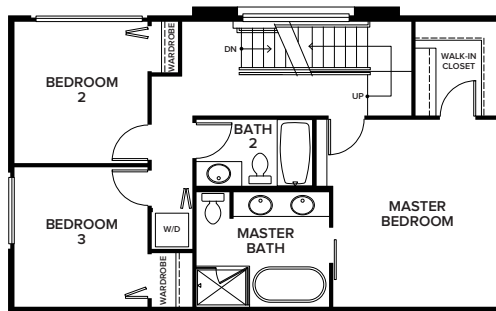

4773 HOLLYWOOD BLVD

PLAN A 3 BEDROOM + FLEX / 3.5 BATH / APPROX. 2,664 SQ. FT.

ROOF DECK

THIRD FLOOR

SECOND FLOOR

FIRST FLOOR

Floor plans are artist's rendering. All dimensions are approximate. Actual product and specifications may vary in dimension or detail. Not all features are available in every home. Prices are subject to change. Please ask a representative for details.

4773 HOLLYWOOD BLVD

PLAN B 3 BEDROOM / 3.5 BATH / APPROX. 2,077 SQ. FT.

ROOF DECK

THIRD FLOOR

SECOND FLOOR

FIRST FLOOR

Floor plans are artist's rendering. All dimensions are approximate. Actual product and specifications may vary in dimension or detail. Not all features are available in every home. Prices are subject to change. Please ask a representative for details.

4773 HOLLYWOOD BLVD

PLAN C 3 BEDROOM / 3.5 BATH / APPROX. 2,043 SQ. FT.

THIRD FLOOR

SECOND FLOOR

FIRST FLOOR

Floor plans are artist's rendering. All dimensions are approximate. Actual product and specifications may vary in dimension or detail. Not all features are available in every home. Prices are subject to change. Please ask a representative for details.

4773 HOLLYWOOD BLVD

PLAN D 4 BEDROOM / 3.5 BATH / APPROX. 2,077 SQ. FT.

ROOF DECK

THIRD FLOOR

SECOND FLOOR

FIRST FLOOR

Floor plans are artist's rendering. All dimensions are approximate. Actual product and specifications may vary in dimension or detail. Not all features are available in every home. Prices are subject to change. Please ask a representative for details.