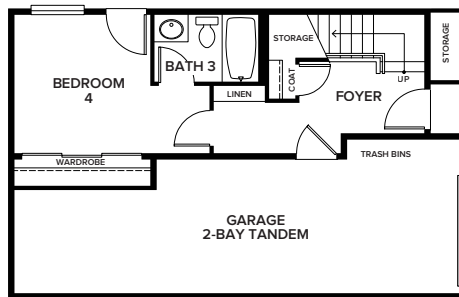

4773 HOLLYWOOD BLVD

PLAN A 3 BEDROOM + FLEX / 3.5 BATH / APPROX. 2,664 SQ. FT.

ROOF DECK

THIRD FLOOR

SECOND FLOOR

FIRST FLOOR

Floor plans are artist's rendering. All dimensions are approximate. Actual product and specifications may vary in dimension or detail. Not all features are available in every home. Prices are subject to change. Please ask a representative for details.

4773 HOLLYWOOD BLVD

PLAN B 3 BEDROOM / 3.5 BATH / APPROX. 2,077 SQ. FT.

ROOF DECK

THIRD FLOOR

SECOND FLOOR

FIRST FLOOR

Floor plans are artist's rendering. All dimensions are approximate. Actual product and specifications may vary in dimension or detail. Not all features are available in every home. Prices are subject to change. Please ask a representative for details.

4773 HOLLYWOOD BLVD

PLAN C 3 BEDROOM / 3.5 BATH / APPROX. 2,043 SQ. FT.

THIRD FLOOR

SECOND FLOOR

FIRST FLOOR

Floor plans are artist's rendering. All dimensions are approximate. Actual product and specifications may vary in dimension or detail. Not all features are available in every home. Prices are subject to change. Please ask a representative for details.

4773 HOLLYWOOD BLVD

PLAN D 4 BEDROOM / 3.5 BATH / APPROX. 2,077 SQ. FT.

ROOF DECK

THIRD FLOOR

SECOND FLOOR

FIRST FLOOR

Floor plans are artist's rendering. All dimensions are approximate. Actual product and specifications may vary in dimension or detail. Not all features are available in every home. Prices are subject to change. Please ask a representative for details.