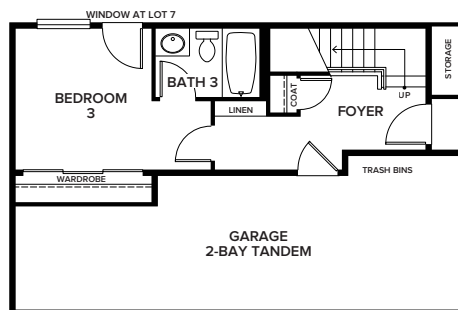

4773 HOLLYWOOD BLVD

PLAN A 3 BEDROOM + FLEX / 3.5 BATH / APPROX. 2,664 SQ. FT.

ROOF DECK

THIRD FLOOR

SECOND FLOOR

FIRST FLOOR

Floor plans are artist's rendering. All dimensions are approximate. Actual product and specifications may vary in dimension or detail. Not all features are available in every home. Prices are subject to change. Please ask a representative for details.

4773 HOLLYWOOD BLVD

PLAN B 3 BEDROOM / 3.5 BATH / APPROX. 2,077 SQ. FT.

ROOF DECK

THIRD FLOOR

SECOND FLOOR

FIRST FLOOR

Floor plans are artist's rendering. All dimensions are approximate. Actual product and specifications may vary in dimension or detail. Not all features are available in every home. Prices are subject to change. Please ask a representative for details.

4773 HOLLYWOOD BLVD

PLAN C 3 BEDROOM / 3.5 BATH / APPROX. 2,043 SQ. FT.

THIRD FLOOR

SECOND FLOOR

FIRST FLOOR

Floor plans are artist's rendering. All dimensions are approximate. Actual product and specifications may vary in dimension or detail. Not all features are available in every home. Prices are subject to change. Please ask a representative for details.

4773 HOLLYWOOD BLVD

PLAN D 4 BEDROOM / 3.5 BATH / APPROX. 2,077 SQ. FT.

ROOF DECK

THIRD FLOOR

SECOND FLOOR

FIRST FLOOR

Floor plans are artist's rendering. All dimensions are approximate. Actual product and specifications may vary in dimension or detail. Not all features are available in every home. Prices are subject to change. Please ask a representative for details.