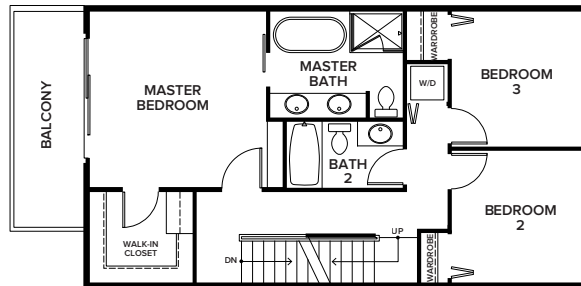

NOT TO SCALE
12.17.19

Site plan is artist's rendering. All dimensions are approximate. Actual product and specifications may vary in dimension or detail. Not all features are available in every home. Prices are subject to change. Please ask a representative for details.

4773 HOLLYWOOD BLVD

PLAN A 3 BEDROOM + FLEX / 3.5 BATH / APPROX. 2,664 SQ. FT.

ROOF DECK

THIRD FLOOR

SECOND FLOOR

FIRST FLOOR

Floor plans are artist's rendering. All dimensions are approximate. Actual product and specifications may vary in dimension or detail. Not all features are available in every home. Prices are subject to change. Please ask a representative for details.

4773 HOLLYWOOD BLVD

PLAN B 3 BEDROOM / 3.5 BATH / APPROX. 2,077 SQ. FT.

ROOF DECK

THIRD FLOOR

SECOND FLOOR

FIRST FLOOR

Floor plans are artist's rendering. All dimensions are approximate. Actual product and specifications may vary in dimension or detail. Not all features are available in every home. Prices are subject to change. Please ask a representative for details.

4773 HOLLYWOOD BLVD

PLAN C 3 BEDROOM / 3.5 BATH / APPROX. 2,043 SQ. FT.

THIRD FLOOR

SECOND FLOOR

FIRST FLOOR

Floor plans are artist's rendering. All dimensions are approximate. Actual product and specifications may vary in dimension or detail. Not all features are available in every home. Prices are subject to change. Please ask a representative for details.