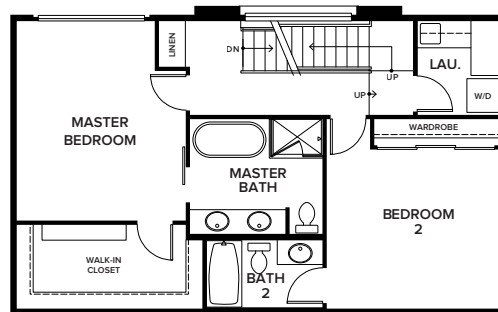

4773 HOLLYWOOD BLVD

PLAN A 3 BEDROOM + FLEX / 3.5 BATH / APPROX. 2,664 SQ. FT.

ROOF DECK

THIRD FLOOR

SECOND FLOOR

FIRST FLOOR

Floor plans are artist's rendering. All dimensions are approximate. Actual product and specifications may vary in dimension or detail. Not all features are available in every home. Prices are subject to change. Please ask a representative for details.

4773 HOLLYWOOD BLVD

PLAN B 3 BEDROOM / 3.5 BATH / APPROX. 2,077 SQ. FT.

ROOF DECK

THIRD FLOOR

SECOND FLOOR

FIRST FLOOR

Floor plans are artist's rendering. All dimensions are approximate. Actual product and specifications may vary in dimension or detail. Not all features are available in every home. Prices are subject to change. Please ask a representative for details.

4773 HOLLYWOOD BLVD

PLAN C 3 BEDROOM / 3.5 BATH / APPROX. 2,043 SQ. FT.

THIRD FLOOR

SECOND FLOOR

FIRST FLOOR

Floor plans are artist's rendering. All dimensions are approximate. Actual product and specifications may vary in dimension or detail. Not all features are available in every home. Prices are subject to change. Please ask a representative for details.

4773 HOLLYWOOD BLVD

PLAN D 4 BEDROOM / 3.5 BATH / APPROX. 2,077 SQ. FT.

ROOF DECK

THIRD FLOOR

SECOND FLOOR

FIRST FLOOR

Floor plans are artist's rendering. All dimensions are approximate. Actual product and specifications may vary in dimension or detail. Not all features are available in every home. Prices are subject to change. Please ask a representative for details.