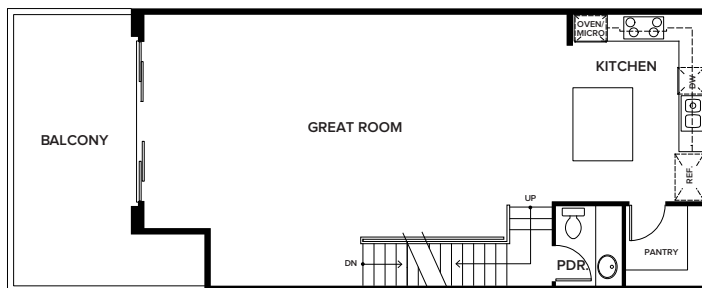

4773 HOLLYWOOD BLVD

PLAN A 3 BEDROOM + FLEX / 3.5 BATH / APPROX. 2,664 SQ. FT.

ROOF DECK

THIRD FLOOR

SECOND FLOOR

FIRST FLOOR

Floor plans are artist's rendering. All dimensions are approximate. Actual product and specifications may vary in dimension or detail. Not all features are available in every home. Prices are subject to change. Please ask a representative for details.

4773 HOLLYWOOD BLVD

PLAN B 3 BEDROOM / 3.5 BATH / APPROX. 2,077 SQ. FT.

ROOF DECK

THIRD FLOOR

SECOND FLOOR

FIRST FLOOR

Floor plans are artist's rendering. All dimensions are approximate. Actual product and specifications may vary in dimension or detail. Not all features are available in every home. Prices are subject to change. Please ask a representative for details.

4773 HOLLYWOOD BLVD

PLAN C 3 BEDROOM / 3.5 BATH / APPROX. 2,043 SQ. FT.

THIRD FLOOR

SECOND FLOOR

FIRST FLOOR

Floor plans are artist's rendering. All dimensions are approximate. Actual product and specifications may vary in dimension or detail. Not all features are available in every home. Prices are subject to change. Please ask a representative for details.