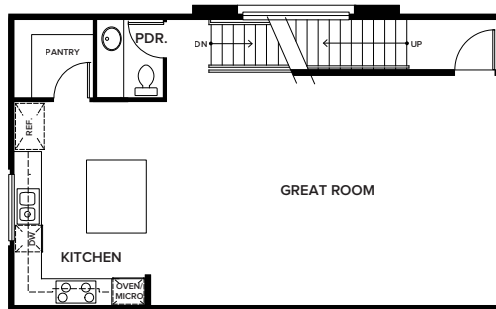

4773 HOLLYWOOD BLVD

PLAN A 3 BEDROOM + FLEX / 3.5 BATH / APPROX. 2,664 SQ. FT.

ROOF DECK

THIRD FLOOR

SECOND FLOOR

FIRST FLOOR

Floor plans are artist's rendering. All dimensions are approximate. Actual product and specifications may vary in dimension or detail. Not all features are available in every home. Prices are subject to change. Please ask a representative for details.

4773 HOLLYWOOD BLVD

PLAN B 3 BEDROOM / 3.5 BATH / APPROX. 2,077 SQ. FT.

ROOF DECK

THIRD FLOOR

SECOND FLOOR

FIRST FLOOR

Floor plans are artist's rendering. All dimensions are approximate. Actual product and specifications may vary in dimension or detail. Not all features are available in every home. Prices are subject to change. Please ask a representative for details.

4773 HOLLYWOOD BLVD

PLAN C 3 BEDROOM / 3.5 BATH / APPROX. 2,043 SQ. FT.

THIRD FLOOR

SECOND FLOOR

FIRST FLOOR

Floor plans are artist's rendering. All dimensions are approximate. Actual product and specifications may vary in dimension or detail. Not all features are available in every home. Prices are subject to change. Please ask a representative for details.

4773 HOLLYWOOD BLVD

PLAN D 4 BEDROOM / 3.5 BATH / APPROX. 2,077 SQ. FT.

ROOF DECK

THIRD FLOOR

SECOND FLOOR

FIRST FLOOR

Floor plans are artist's rendering. All dimensions are approximate. Actual product and specifications may vary in dimension or detail. Not all features are available in every home. Prices are subject to change. Please ask a representative for details.