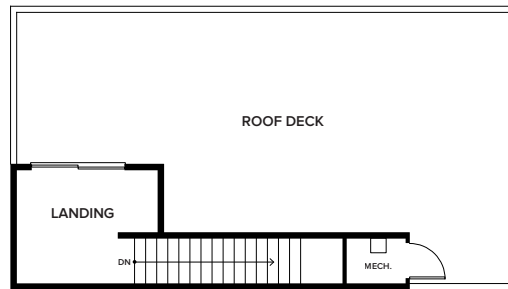

4773 HOLLYWOOD BLVD

SITE PLAN

LEGEND

PLAN A/A1

PLAN B

PLAN C

PLAN D

R - REVERSE

NOT TO SCALE
12.17.19

Site plan is artist's rendering. All dimensions are approximate. Actual product and specifications may vary in dimension or detail. Not all features are available in every home. Prices are subject to change. Please ask a representative for details.

4773 HOLLYWOOD BLVD

PLAN A 3 BEDROOM + FLEX / 3.5 BATH / APPROX. 2,664 SQ. FT.

ROOF DECK

THIRD FLOOR

SECOND FLOOR

FIRST FLOOR

Floor plans are artist's rendering. All dimensions are approximate. Actual product and specifications may vary in dimension or detail. Not all features are available in every home. Prices are subject to change. Please ask a representative for details.

4773 HOLLYWOOD BLVD

PLAN B 3 BEDROOM / 3.5 BATH / APPROX. 2,077 SQ. FT.

ROOF DECK

THIRD FLOOR

SECOND FLOOR

FIRST FLOOR

Floor plans are artist's rendering. All dimensions are approximate. Actual product and specifications may vary in dimension or detail. Not all features are available in every home. Prices are subject to change. Please ask a representative for details.