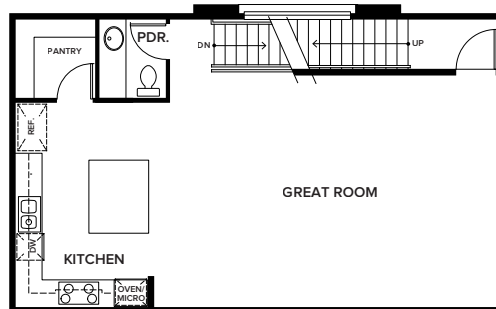

4773 HOLLYWOOD BLVD

PLAN A 3 BEDROOM + FLEX / 3.5 BATH / APPROX. 2,664 SQ. FT.

ROOF DECK

THIRD FLOOR

SECOND FLOOR

FIRST FLOOR

Floor plans are artist's rendering. All dimensions are approximate. Actual product and specifications may vary in dimension or detail. Not all features are available in every home. Prices are subject to change. Please ask a representative for details.

4773 HOLLYWOOD BLVD

PLAN B 3 BEDROOM / 3.5 BATH / APPROX. 2,077 SQ. FT.

ROOF DECK

THIRD FLOOR

SECOND FLOOR

FIRST FLOOR

Floor plans are artist's rendering. All dimensions are approximate. Actual product and specifications may vary in dimension or detail. Not all features are available in every home. Prices are subject to change. Please ask a representative for details.

4773 HOLLYWOOD BLVD

PLAN C 3 BEDROOM / 3.5 BATH / APPROX. 2,043 SQ. FT.

THIRD FLOOR

SECOND FLOOR

FIRST FLOOR

Floor plans are artist's rendering. All dimensions are approximate. Actual product and specifications may vary in dimension or detail. Not all features are available in every home. Prices are subject to change. Please ask a representative for details.