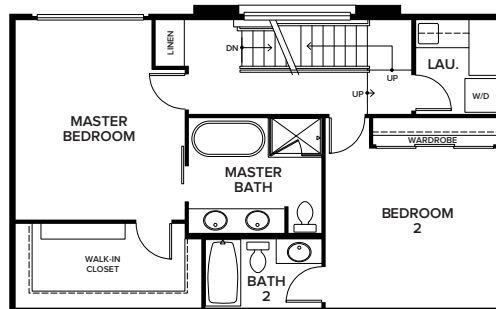

4773 HOLLYWOOD BLVD

PLAN A 3 BEDROOM + FLEX / 3.5 BATH / APPROX. 2,664 SQ. FT.

ROOF DECK

THIRD FLOOR

SECOND FLOOR

FIRST FLOOR

Floor plans are artist's rendering. All dimensions are approximate. Actual product and specifications may vary in dimension or detail. Not all features are available in every home. Prices are subject to change. Please ask a representative for details.

4773 HOLLYWOOD BLVD

PLAN B 3 BEDROOM / 3.5 BATH / APPROX. 2,077 SQ. FT.

ROOF DECK

THIRD FLOOR

SECOND FLOOR

FIRST FLOOR

Floor plans are artist's rendering. All dimensions are approximate. Actual product and specifications may vary in dimension or detail. Not all features are available in every home. Prices are subject to change. Please ask a representative for details.

4773 HOLLYWOOD BLVD

PLAN C 3 BEDROOM / 3.5 BATH / APPROX. 2,043 SQ. FT.

THIRD FLOOR

SECOND FLOOR

FIRST FLOOR

Floor plans are artist's rendering. All dimensions are approximate. Actual product and specifications may vary in dimension or detail. Not all features are available in every home. Prices are subject to change. Please ask a representative for details.

4773 HOLLYWOOD BLVD

PLAN D 4 BEDROOM / 3.5 BATH / APPROX. 2,077 SQ. FT.

ROOF DECK

THIRD FLOOR

SECOND FLOOR

FIRST FLOOR

Floor plans are artist's rendering. All dimensions are approximate. Actual product and specifications may vary in dimension or detail. Not all features are available in every home. Prices are subject to change. Please ask a representative for details.