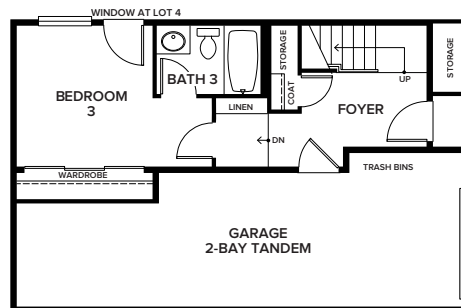

4773 HOLLYWOOD BLVD

PLAN A 3 BEDROOM + FLEX / 3.5 BATH / APPROX. 2,664 SQ. FT.

ROOF DECK

THIRD FLOOR

SECOND FLOOR

FIRST FLOOR

Floor plans are artist's rendering. All dimensions are approximate. Actual product and specifications may vary in dimension or detail. Not all features are available in every home. Prices are subject to change. Please ask a representative for details.

4773 HOLLYWOOD BLVD

PLAN B 3 BEDROOM / 3.5 BATH / APPROX. 2,077 SQ. FT.

ROOF DECK

THIRD FLOOR

SECOND FLOOR

FIRST FLOOR

Floor plans are artist's rendering. All dimensions are approximate. Actual product and specifications may vary in dimension or detail. Not all features are available in every home. Prices are subject to change. Please ask a representative for details.

4773 HOLLYWOOD BLVD

PLAN C 3 BEDROOM / 3.5 BATH / APPROX. 2,043 SQ. FT.

THIRD FLOOR

SECOND FLOOR

FIRST FLOOR

Floor plans are artist's rendering. All dimensions are approximate. Actual product and specifications may vary in dimension or detail. Not all features are available in every home. Prices are subject to change. Please ask a representative for details.

4773 HOLLYWOOD BLVD

PLAN D 4 BEDROOM / 3.5 BATH / APPROX. 2,077 SQ. FT.

ROOF DECK

THIRD FLOOR

SECOND FLOOR

FIRST FLOOR

Floor plans are artist's rendering. All dimensions are approximate. Actual product and specifications may vary in dimension or detail. Not all features are available in every home. Prices are subject to change. Please ask a representative for details.